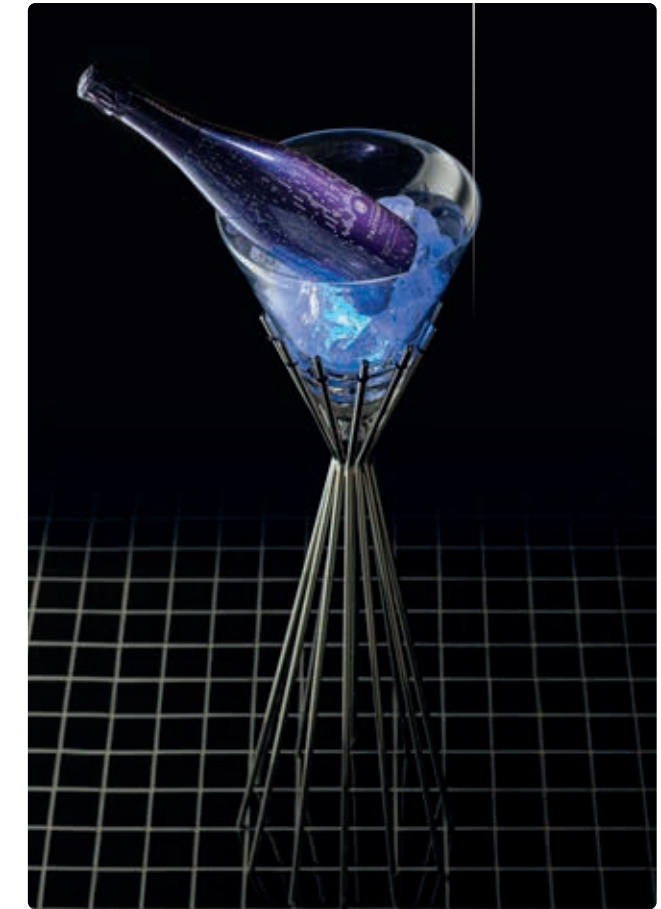

wine cooler stand "Mikado"

massive stainless steel 18/10, polished

item	Ø in cm	height in cm
2220.70	approx. 24	approx. 70