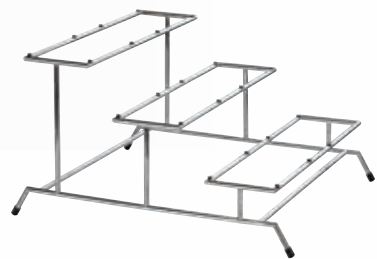

Россия +7(495)268-04-70 Казахстан +7(7172)727-132 Киргизия +996(312)96-26-47

<https://zieher.nt-rt.ru/> || zrh@nt-rt.ru

A three-staged buffet etagere is offering a lot of space for all kinds of food. It can be equipped with numerous trays and plates of the Zieher range. Anti-slip caps avoid annoying noise and ensure the safe grip of the trays.

→ Buffet etagere 2193.02 in hammered look | p. 99

glass tray
glass, dark grey, rectangular

item	l x w x h in cm
5161.31	31x21x3.5
5161.62	62x21x3.5

glass tray
glass, satined, rectangular

item	l x w x h in cm
5160.31	31x21x3.5
5160.62	62x21x3.5

base tray "Modul"
melamine, black, surface matt, food-safe, dishwasher-safe, not suitable for microwave and combi steam oven

item	l x w x h in cm	PU
4582	72.5x28x1.8	2 pcs

buffet etagere "Stablo"
massive stainless steel 18/10, 10 mm thick, with 4 anti-slip rubber caps and 24 rubber pads (for anti-slip placing of the trays), support for trays: 46.5 cm x 13 cm

item	l x w x h in cm
8013	46.5x54.5x30

tray
massive stainless steel 18/10, rectangular, hammered finish, six times polished, for buffet etagere items 2193 and 8013

item	l x w x h in cm
2193.01	62x18x5

base tray "Modul"
walnut, food-safe sealed, not dishwasher-safe, stackable