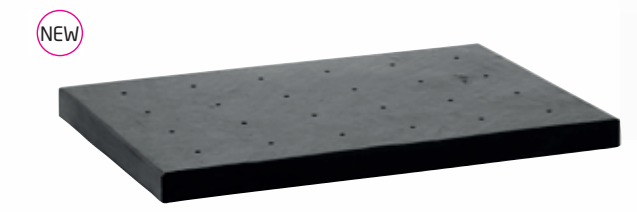

glass miniature
borosilicate glass, transparent, handblown, double-walled, with reinforced rim

item	Ø / height in cm	content in l	PU
4901.03	6/7.5	approx. 0.08	6 pcs

glass miniature
clear glass

item	Ø / height in cm	content in l	PU
5405	5/8.6	0.1	6 pcs

platter, slate
natural slate, rectangular, with 3 holes (Ø 5 mm), with 4 feet of felt (not dishwasher-safe), for holder coil shape items 2167... or skewer item 1939.01 or miniature plates items 2203... (please order separately)

item	l x w x h in cm
8054	30x10x2.5

platter, slate
natural slate, rectangular, with 24 holes (Ø 5 mm), with 4 feet of felt (not dishwasher-safe), for holder coil shape items 2167... or skewer item 1939.01 or miniature plates items 2203... (please order separately)

item	l x w x h in cm
8056	45x31x3

Plateau plates & skewer platters

The massive slate platters with their 3 resp. 24 holes form a stable base for various uses. Whether coil shaped holders with matching miniatures made of porcelain and glass, skewers made of high-gloss polished stainless steel or presentation platforms in different heights – the skewer platters from Zieher offer numerous options to present small delicacies in an appealing way.